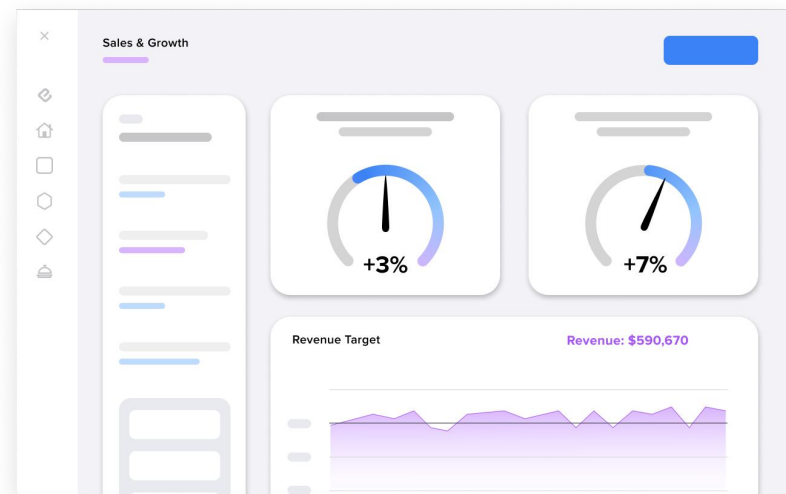

Application Portfolio Management:

Minimize overhead and eliminate redundant spend

- Analyze application usage, performance, and business value across the portfolio
- Identify overlapping and underperforming applications, recommend candidates for replacement
- Initiate and manage application consolidation workflows to streamline the portfolio

Example: Consolidate from three BI tools to the one that best fits the enterprise's needs

Faster, Smarter, **Cheaper** Operations

Elementum is the only business automation platform that runs natively inside Snowflake. Use any AI, ML, or LLM to replace human analysis and automate complex business processes. Completely no-code.

Fast:

Deploy in hours,
not months

Connected:

Access Snowflake
data instantly

Smart:

Pre-integrated with
Snowflake Cortex AI/
ML and LLMs

Start Automating Today

Visit <https://elementum.ai> or email info@elementum.com to learn more